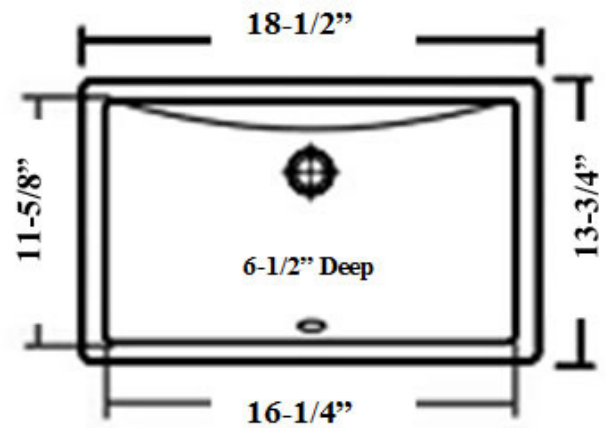

## KP-22

<b>Model:</b>	KP-22
<b>Description:</b>	Rectangular
<b>Material:</b>	Porcelain
<b>Available Colors:</b>	White and Bisque
<b>Mounting Options:</b>	Under-Mount
<b>Drain Size:</b>	1-1/2" Standard USA/Canada
<b>Cabinet Size:</b>	Made for cabinets 20" and Larger