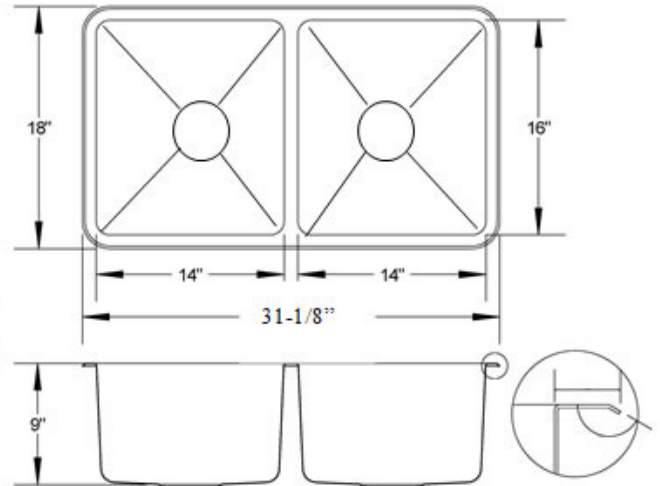

KAZZA HANDMADE

OPTIONAL ACCESSORIES:

The following accessories are available for your sink

KH16-1000

| | |
|-----------------------------|--|
| Model: | KH16-1000 |
| Description: | Double Square 50/50 Kitchen Sink Radius 20 |
| Material: | 304 Premium Stainless Steel |
| Color: | Stainless Steel |
| Mounting options: | Under-Mount |
| Finish: | Brushed Satin |
| Thickness: | 16 gauge |
| Sound proofing: | 10 Point Sound Deadening System |
| Construction method: | Handmade |
| Drain size: | 3-5/8" Standard USA/Canada |
| Fits cabinet size: | Made for cabinets 32" and Larger |

INCLUSIONS:

Kazza Handmade sink includes the following:
Paper template for cut-out
Mounting hardware for under-mount & Drop-In.
Grid to protect bottom of the sink and Stainless steel drain

WWW.KAZZASINKS.COM